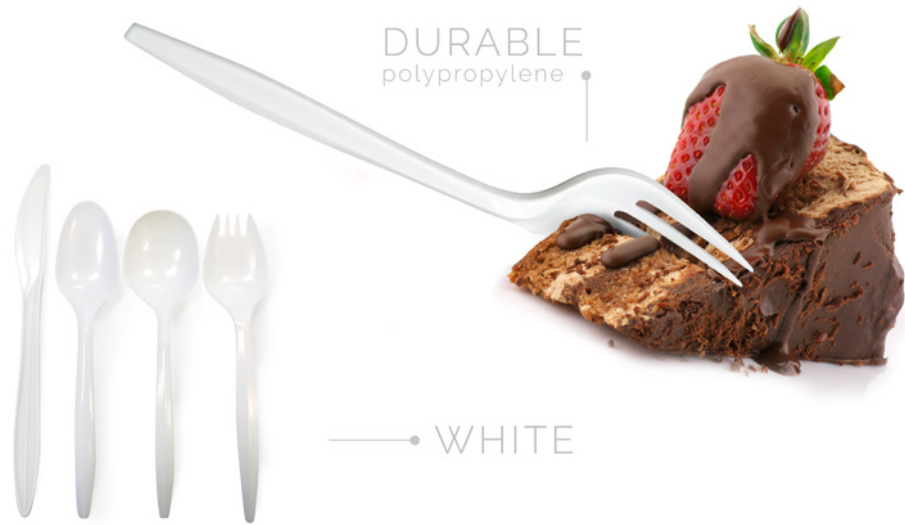

# MEDIUM WEIGHT CUTLERY (WHITE)

## PRODUCT SPECIFICATIONS

ITEM#	DESCRIPTION	UNIT WEIGHT	CASE WEIGHT	CASE DIMENSIONS	CASE PACK
FPPWP1000	FORK	2.5 g	5.8 LB.	14.8L X 7.8W X 5.1H	1000
KNPPWP1000	KNIFE	2.5 g	6.2 LB.	10L X 6.5W X 6H	1000
TSPWP1000	TEASPOON	2.5 g	6.2 LB.	13.7L X 7.3W X 5.5H	1000
SSPPWP1000	SOUP SPOON	2.5 g	6.3 LB.	12.8L X 7.2W X 6.5H	1000
SPKPPWP1000	SPORK	2.5 g	6 LB.	13.7L X 7W X 6.2H	1000
SO8PPW1000	SODA SPOON	3.6 g	9.2 LB.	15L X 9.2W X 5.2H	1000